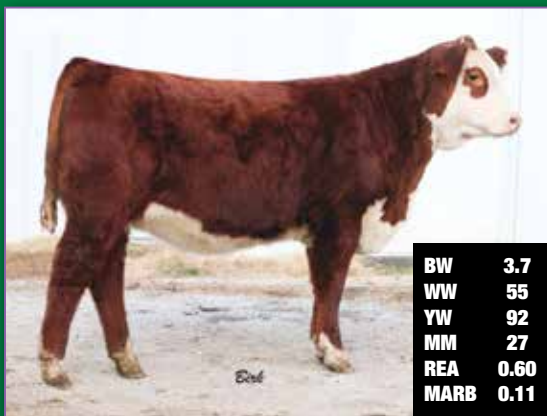

CT Miss Katsy 26D ET

Calved: March 19, 2016
Sire: C ETF Wildcat 4248 ET